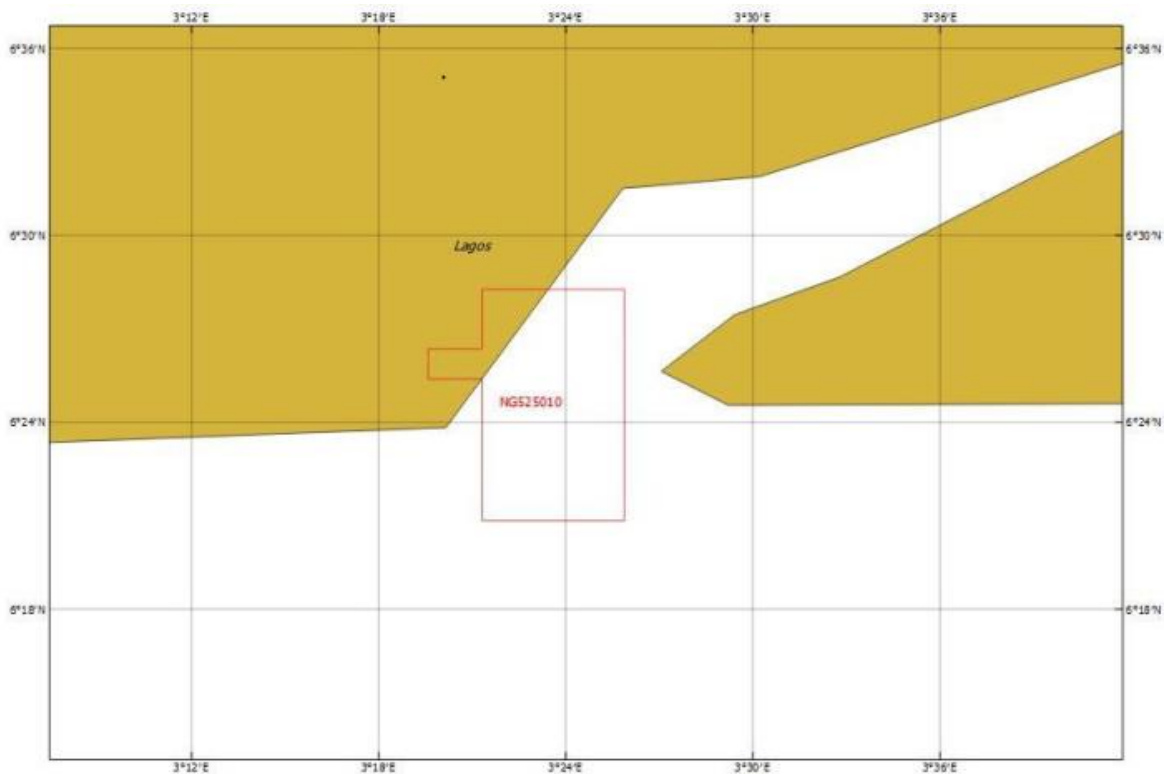

Bulletin No: 04/20

Distribution: Internal/External

Date: 01 Dec. 2020

RELEASE OF NIGERIAN (NG) ENC

Please be advised that the first ENC to be produced by Nigeria (NG525010) will be available in AVCS and PRIMAR database during December, and covers the port of Lagos. Please see the table and coverage image below for reference.

Nigerian ENCs are supported by PAYS .

Name	Scale	Title	North	East	South	West
NG525010	12000	Lagos Harbour	6.47	3.431	6.35	3.326

Best regards,

Monica Skadberg

Product Management